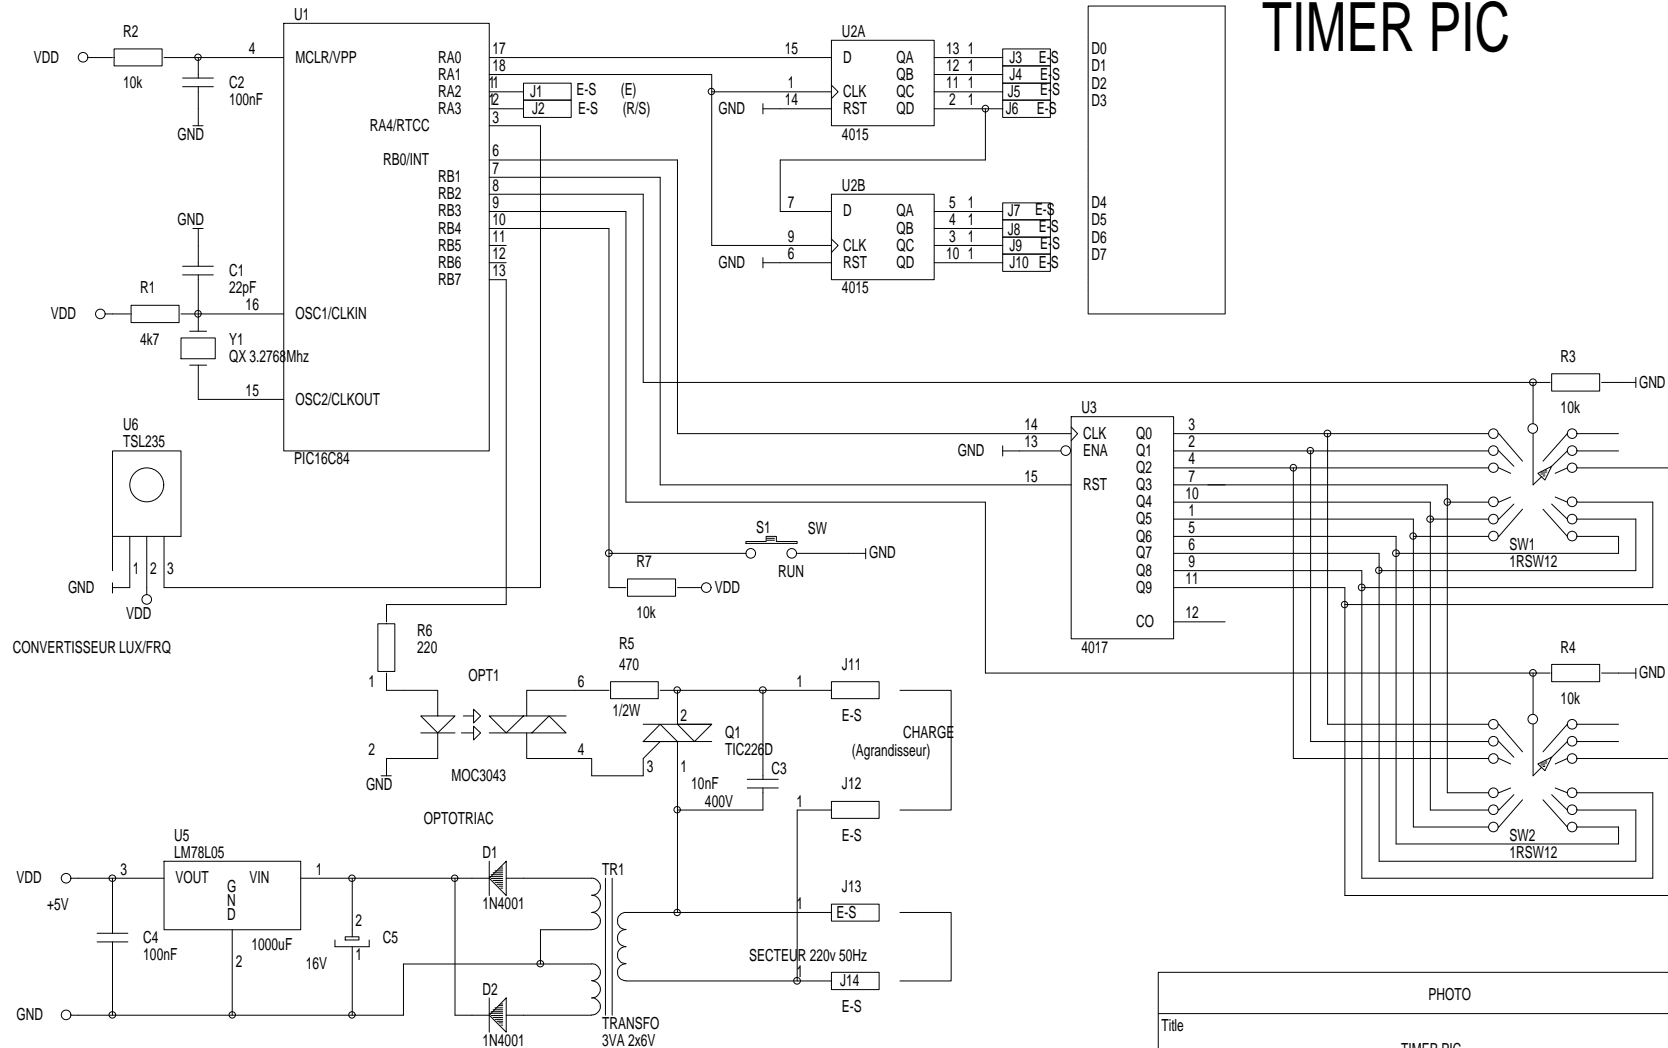

AFFI LCD 16c

TIMER PIC

CONVERTISSEUR LUX/FRQ

CHARGE (Agrandisseur)

PHOTO

Title		
TIMER PIC		
Size	Document Number	REV
A4		
Date:	July 9, 2000	Sheet 1 of 1